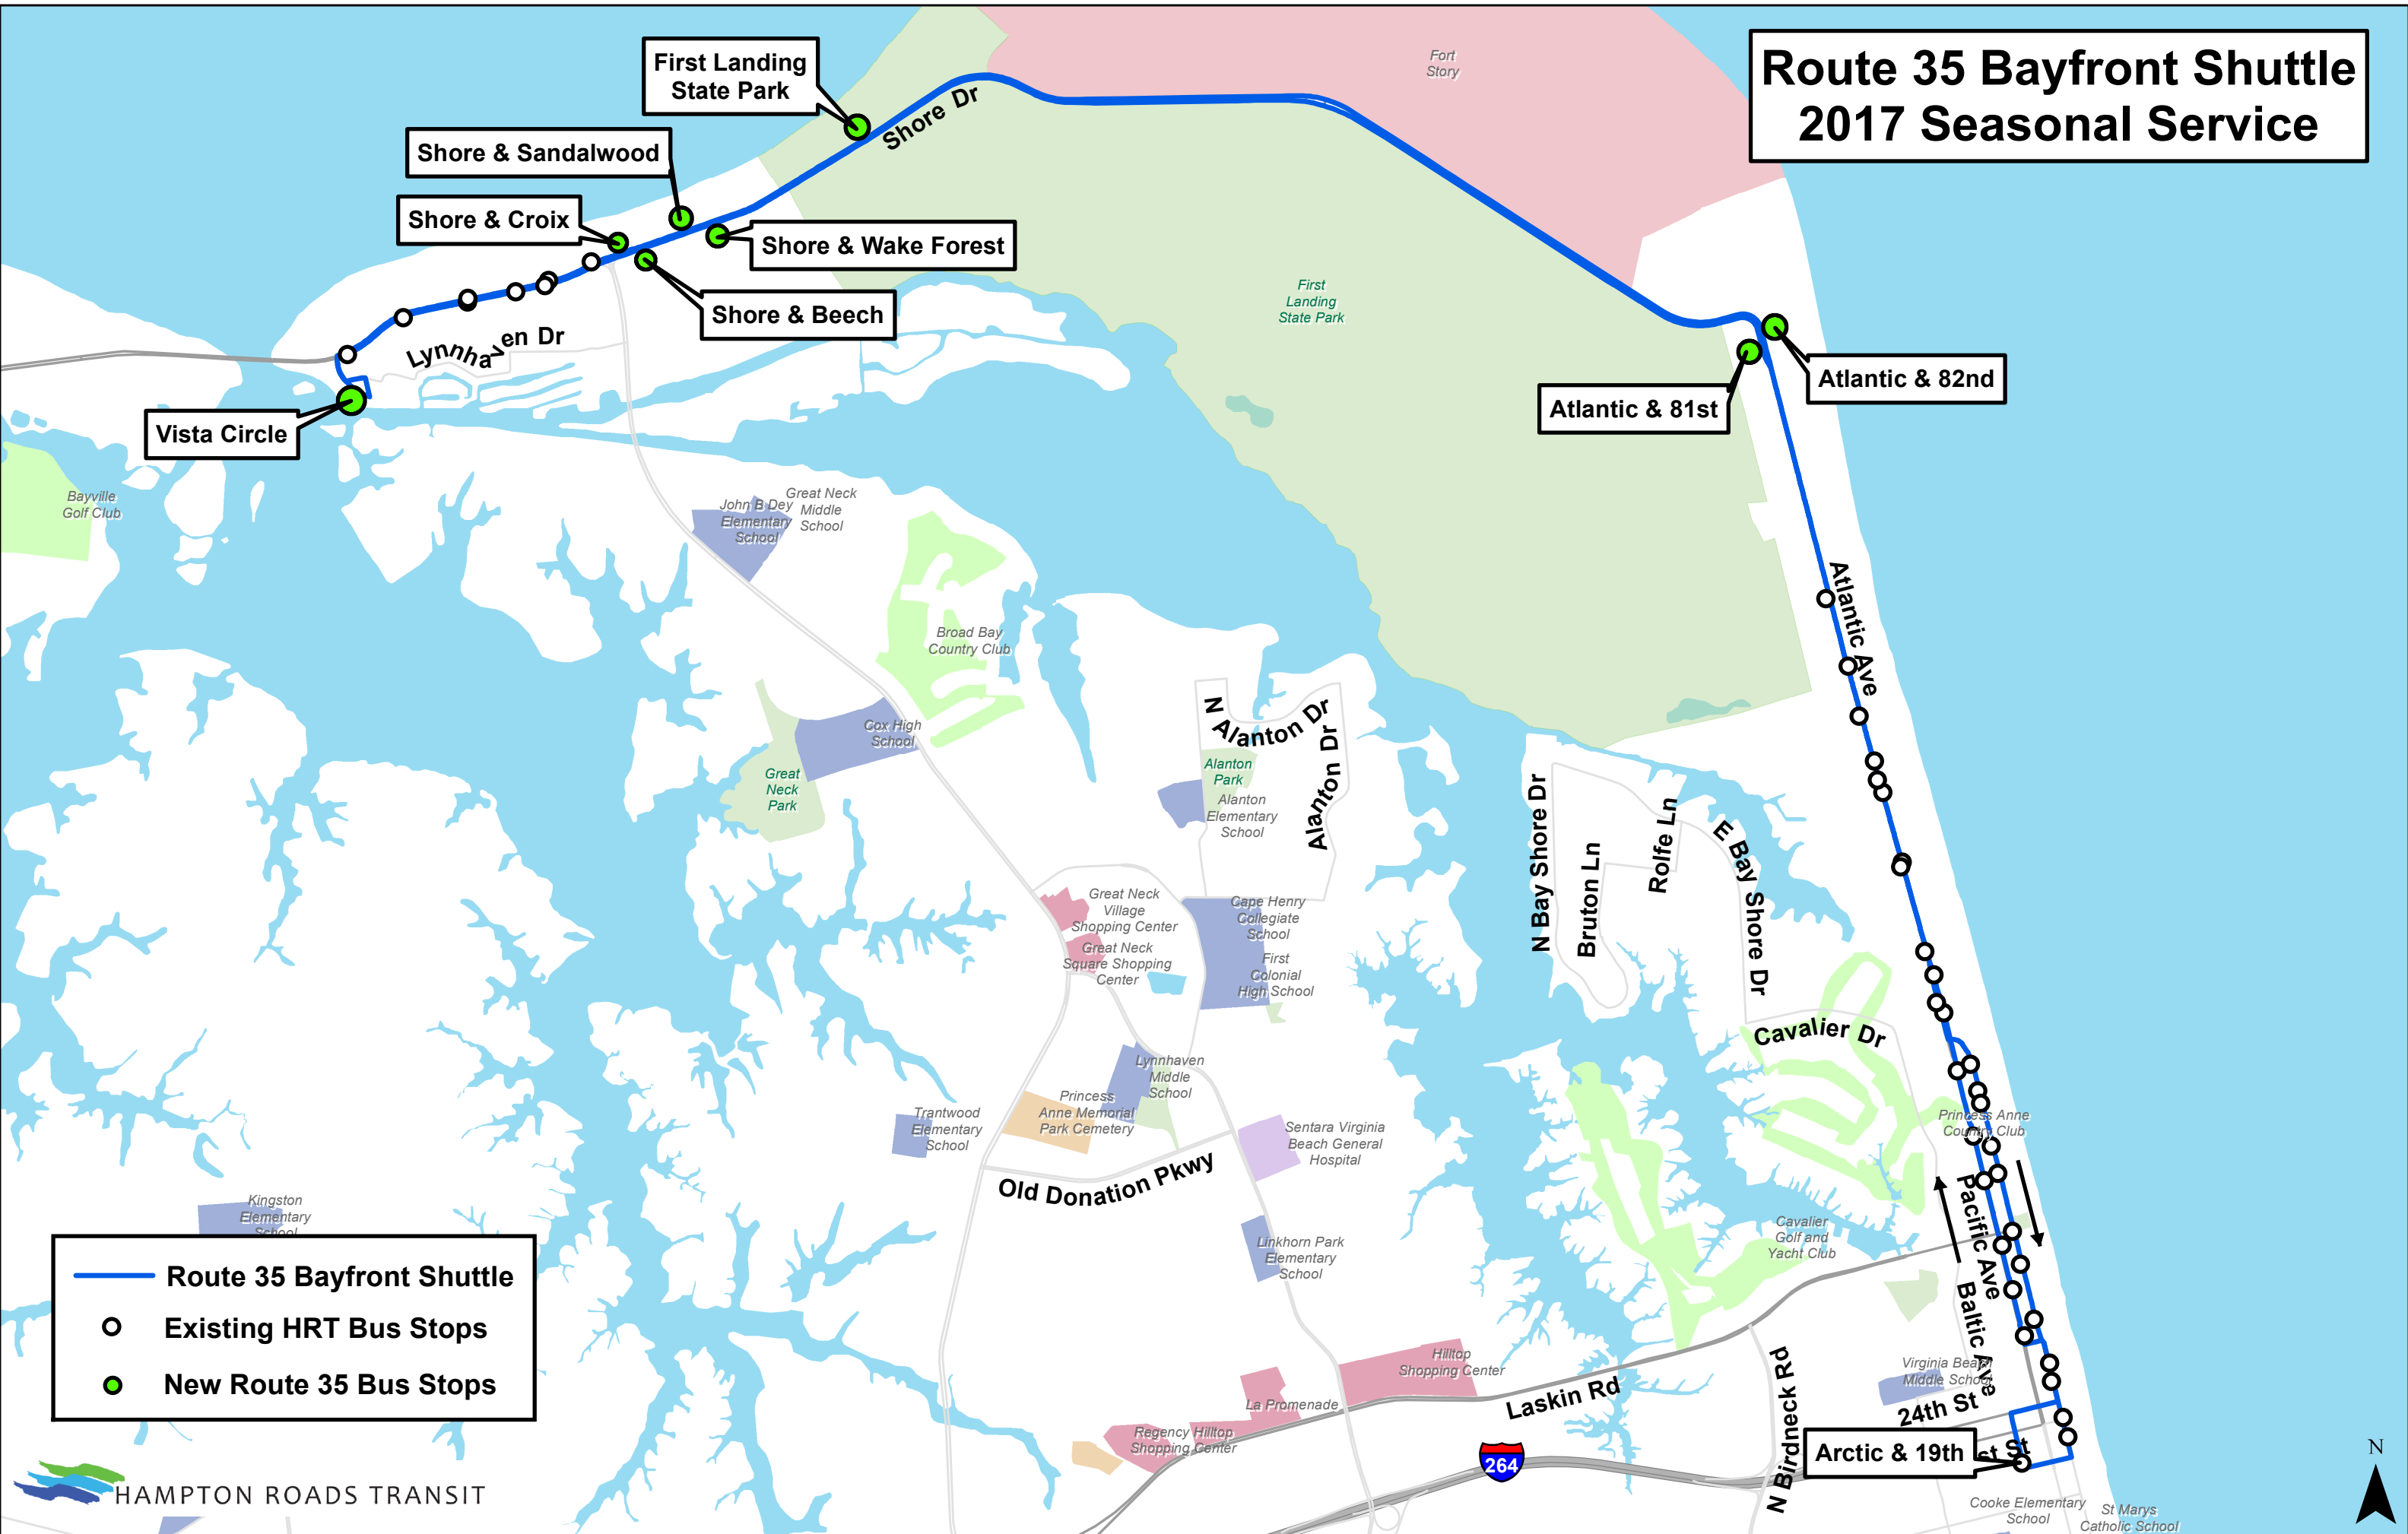

# Route 35 Bayfront Shuttle 2017 Seasonal Service

Vista Circle

Shore & Sandalwood

Shore & Croix

First Landing State Park

Shore & Wake Forest

Shore & Beech

Atlantic & 81st

Atlantic & 82nd

Arctic & 19th

- Route 35 Bayfront Shuttle
- Existing HRT Bus Stops
- New Route 35 Bus Stops