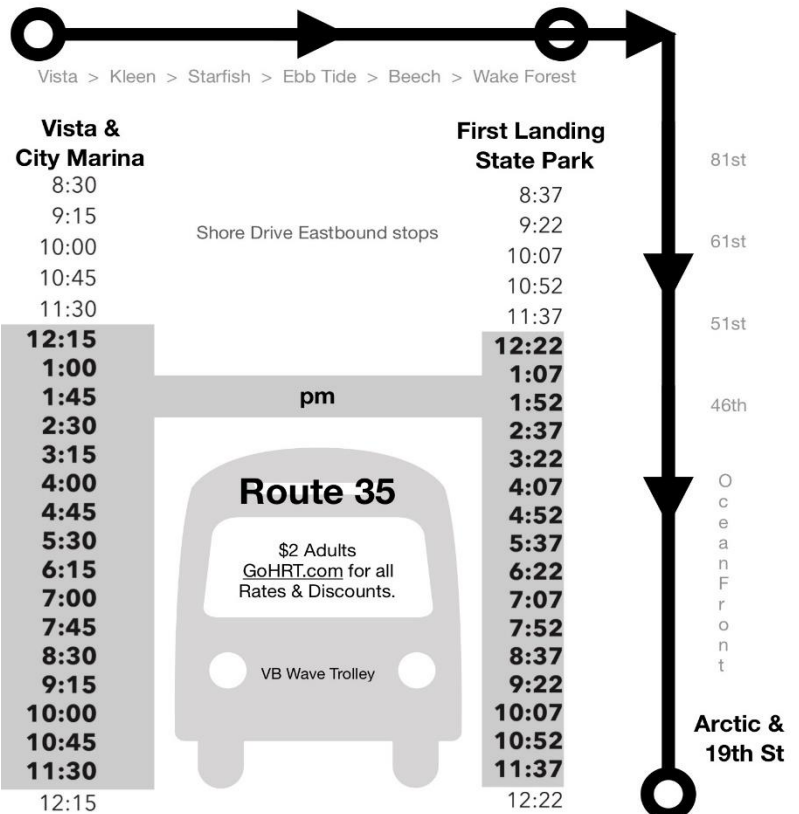

## Route 35 - Outbound

Oceanfront(Artic & 19th) to Vista Circle  
to First Landing

Bus Stop Location	Stop Number
ARCTIC & 19TH	6066
ATLANTIC & 21ST	5793
ATLANTIC & 24TH	4001
PACIFIC & 25 1/2	9349
PACIFIC & 28TH	1486
PACIFIC & 30TH	5535
PACIFIC & 34TH	1487
PACIFIC & 36TH	1488
PACIFIC & 40TH	5794
ATLANTIC & 42ND	1252
ATLANTIC & 45TH	1254
ATLANTIC & 52ND	1255
ATLANTIC & 56TH	1256
ATLANTIC & 58TH	1257
ATLANTIC & 64TH	1259
ATLANTIC & 82ND	1264
FIRST LANDING	6095
SHORE & SANDALWOOD	6101
SHORE & CROIX	6100
SHORE & GREAT NECK	1376
SHORE & EBB TIDE	1377
SHORE & STARFISH	1424
VISTA CIRCLE	6096
SHORE & VISTA	5786
SHORE & KLEEN	5997
SHORE & STARFISH	1390
SHORE & SEA SHELL	1391
SHORE & EBB TIDE	1392
SHORE & BEECH	6099
SHORE & WAKE FOREST	6102
FIRST LANDING	6095

Shore Drive Stops

## Route 35 - Inbound

First Landing to Oceanfront(Artic & 19th)

Bus Stop Location	Stop Number
FIRST LANDING	6095
ATLANTIC & 80TH	6097
ATLANTIC & 61ST	1270
ATLANTIC & 57TH	1271
ATLANTIC & 51ST	1272
ATLANTIC & 46TH	1273
ATLANTIC & 43RD	1275
ATLANTIC & 40TH	9117
ATLANTIC & 39TH	5795
ATLANTIC & 38TH	5796
ATLANTIC & 36TH	5604
ATLANTIC & 34TH	5797
ATLANTIC & 31ST	5624
ATLANTIC & 29TH	9565
ATLANTIC & 26TH	5798
ATLANTIC & 25TH	5054
ATLANTIC & 23RD	5799
ARTIC & 19TH	6066

#WeLoveShoreDrive

GoHRT.com for all Route 35 details.

WeLoveShoreDrive.com